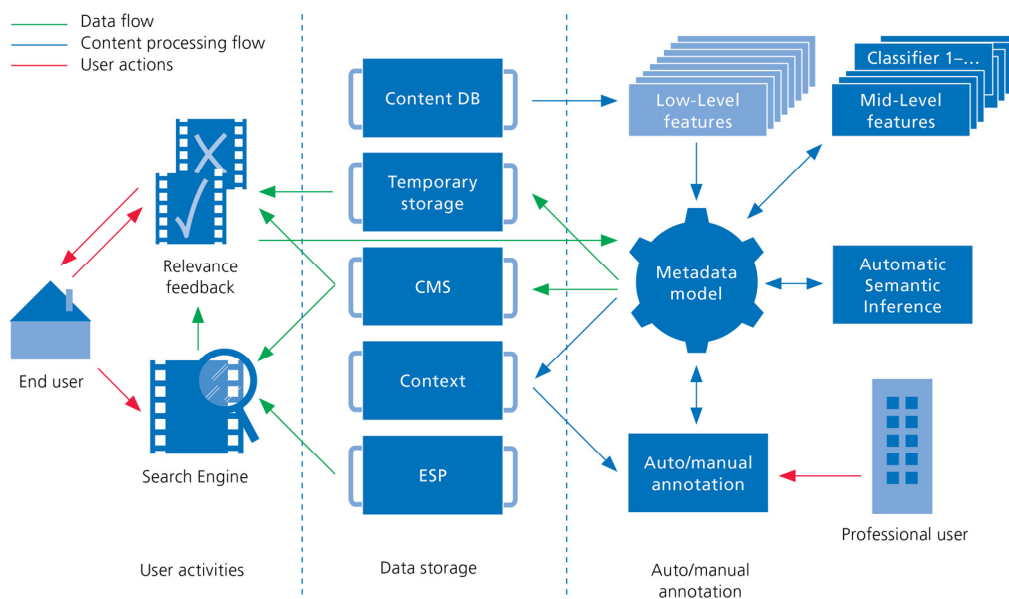

## RUSHES – Retrieval of mUltimedia SemantiC units for enHanced rEuSability

The RUSHES project is presenting its fully integrated prototype demonstrator for automatic indexing, search and retrieval of rushes content. In Figure 1, the workflow of the RUSHES prototype demonstrator is presented.

**Figure 1 Workflow of the RUSHES system**

The visitors can explore the full functionality of the developed prototype system. It consists of the following components:

- the search interface for different kind of target users – home and professional
- the annotation tool for professional annotation of multimedia items
- several navigation and browsing tools for exploration of large video repositories
- audio-visual player for observing AV media

The demonstration is completed with a slide show on a second display, where the overall system concept and different modules are explained.